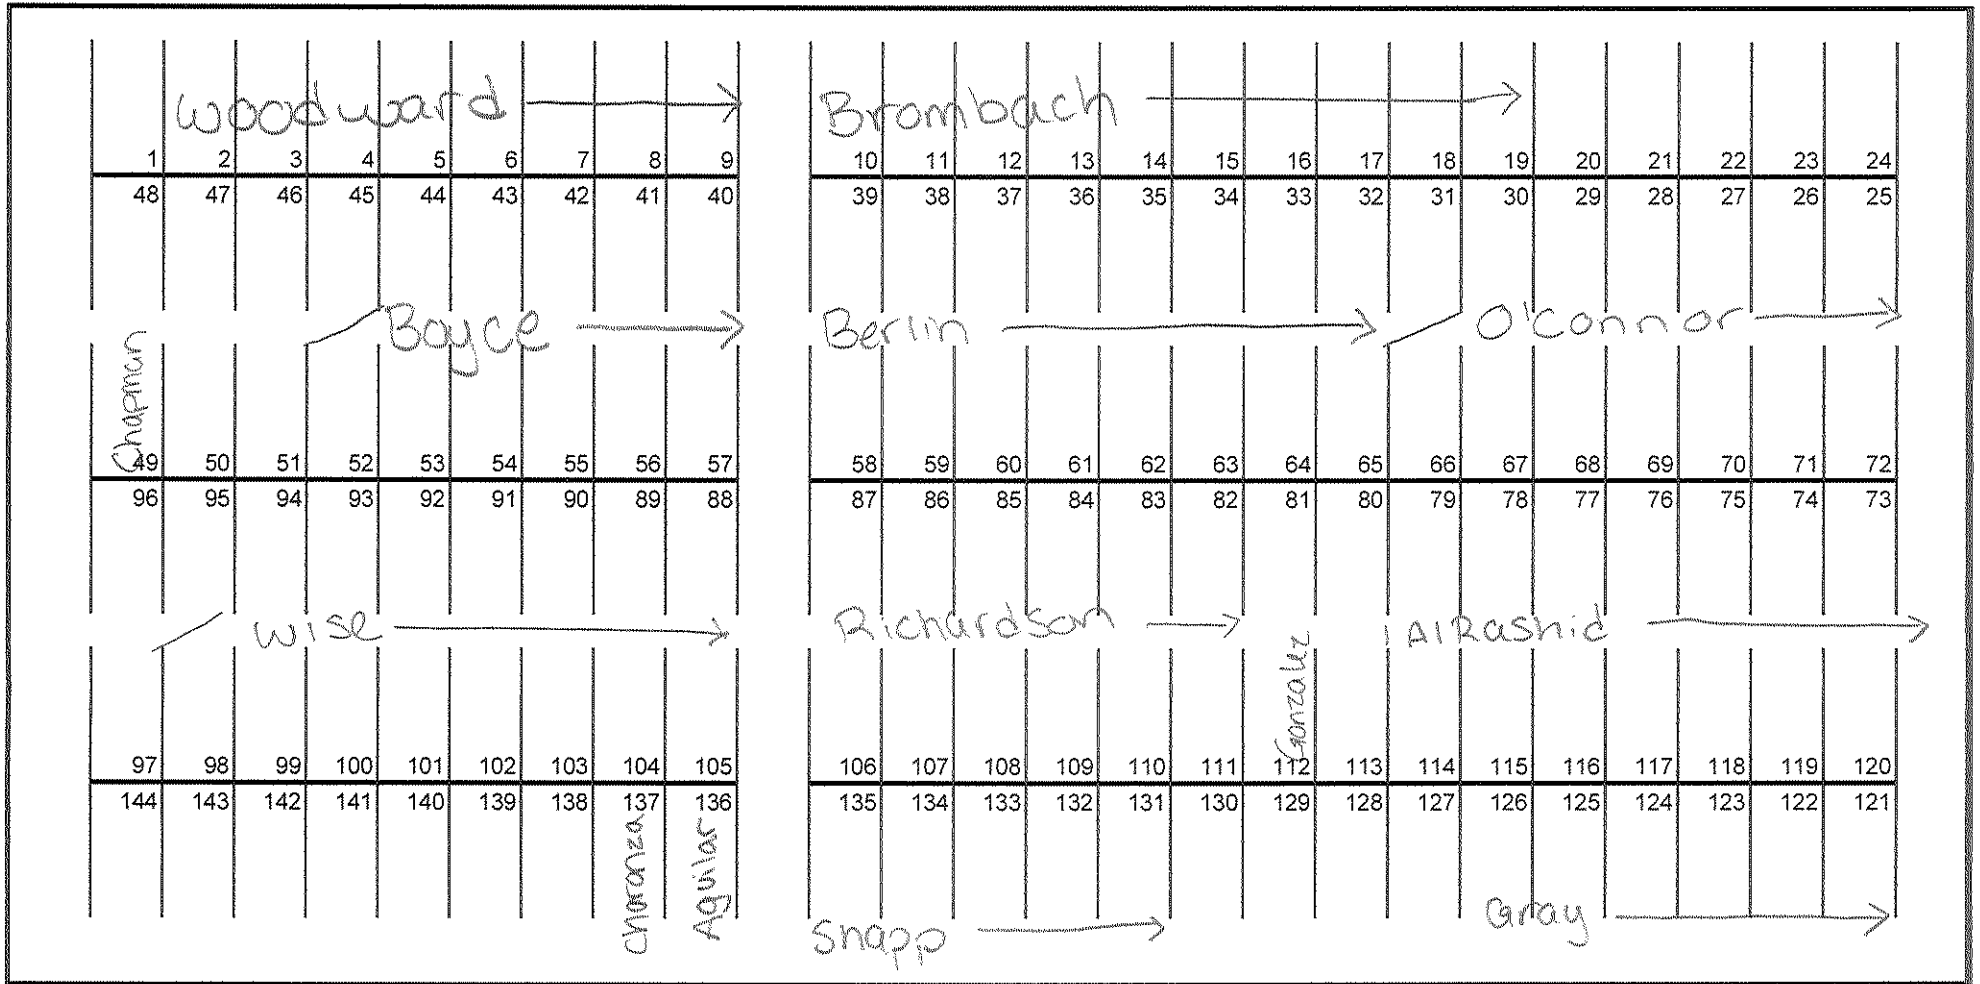

GREAT SOUTHWEST EQUESTRIAN CENTER

SHOW COMPLEX STALLS - AA BARN

1	2	3	4	5	6	7	8	9	10
50	49	48	47	46	45	44	43	42	41

11	12	13	14	15	16	17	18	19	20	21	22	23	24	25
40	39	38	37	36	35	34	33	32	31	30	29	28	27	26

Gamboa →

51	52	53	54	55	56	57	58	59	60
100	99	98	97	96	95	94	93	92	91

61	62	63	64	65	66	67	68	69	70	71	72	73	74	75
90	89	88	87	86	85	84	83	82	81	80	79	78	77	76

Owens →

101	102	103	104	105	106	107	108	109	110
150	149	148	147	146	145	144	143	142	141

Parking Lot

Arena

**GREAT SOUTHWEST EQUESTRIAN CENTER**

**SHOW COMPLEX STALLS - B BARN**

Parking Lot  
←

→  
Arena

GREAT SOUTHWEST EQUESTRIAN CENTER

SHOW COMPLEX STALLS - C BARN