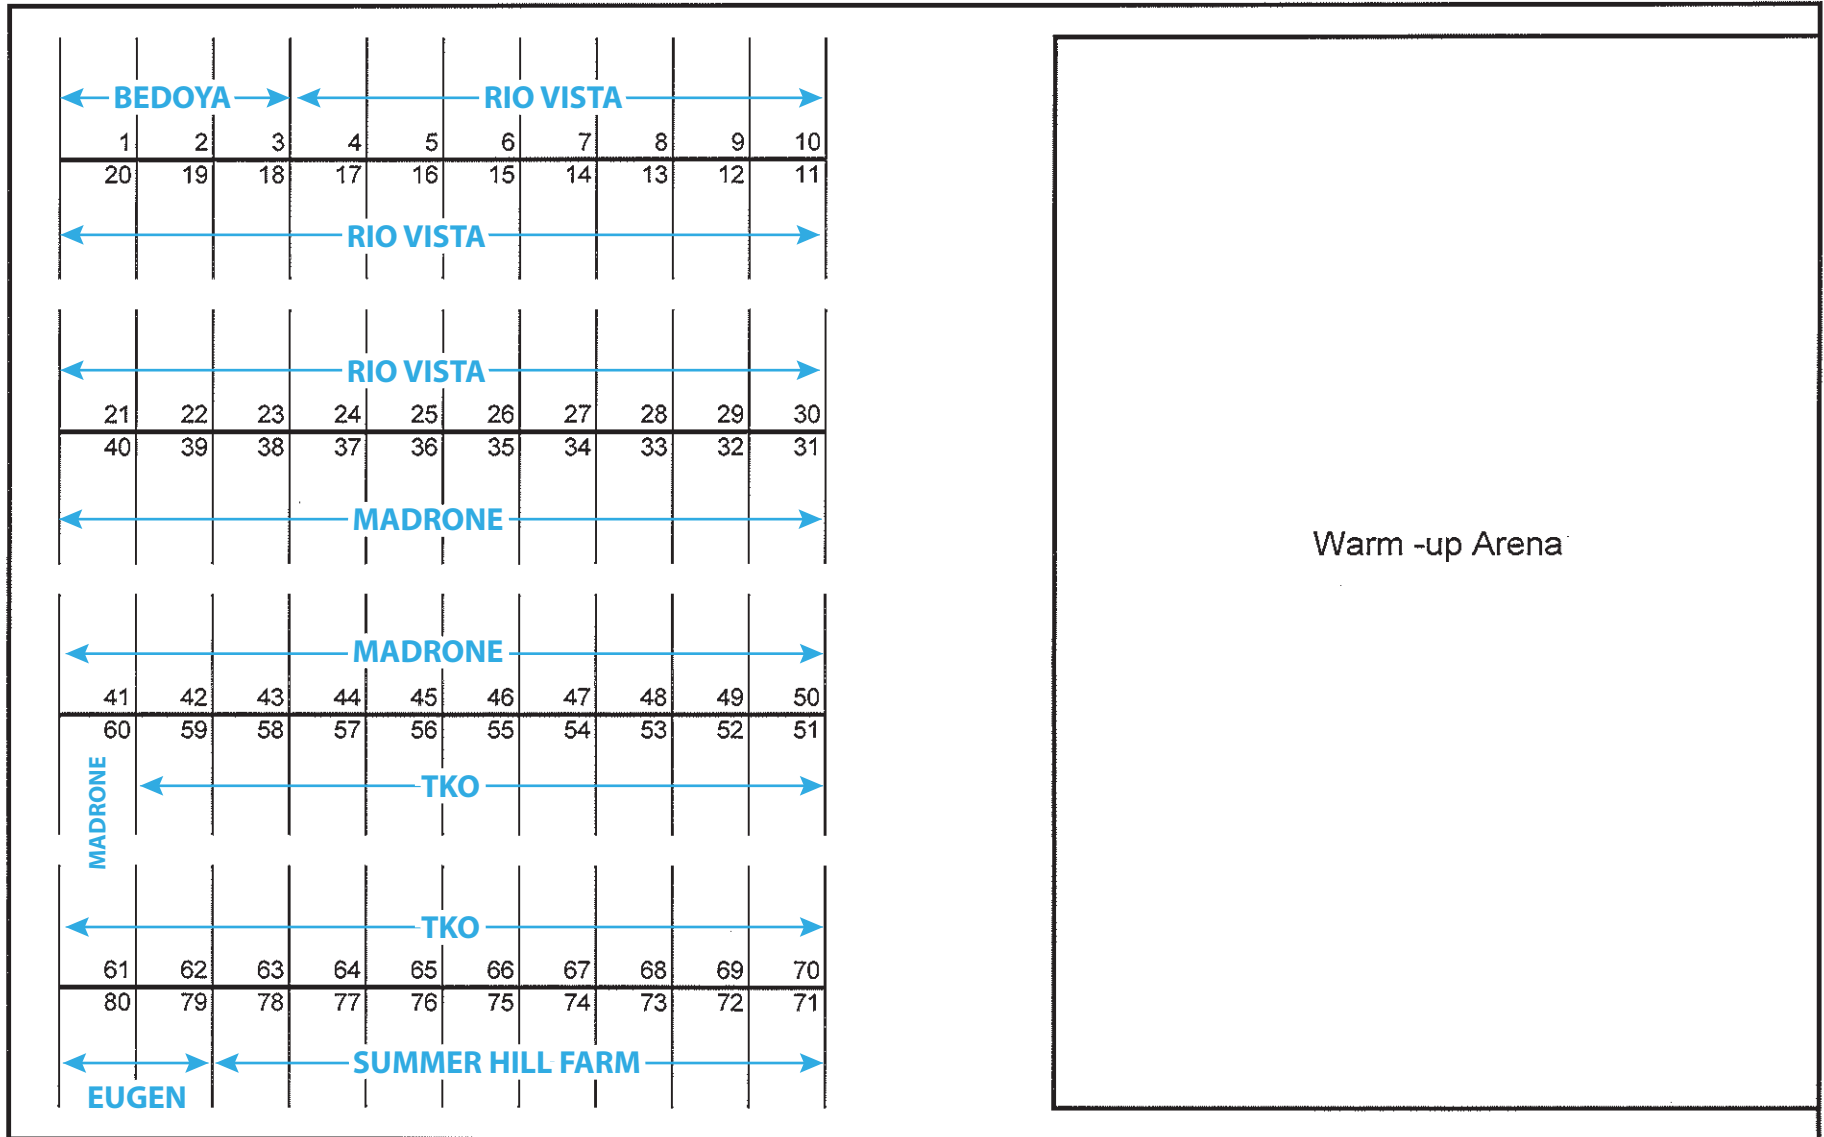

Autumn Classic

GREAT SOUTHWEST EQUESTRIAN CENTER

SHOW COMPLEX STALLS - E BARN

Parking Lot

Arena