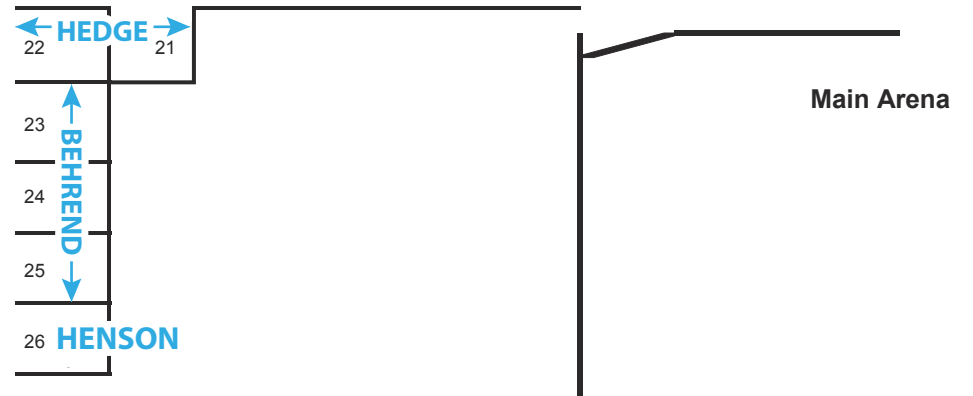

## Main Arena

# Autumn Classic

Flag pole

O  
u  
t  
d  
o  
o  
r  
  
A  
r  
e  
n  
a  
s

# Autumn Classic

GREAT SOUTHWEST EQUESTRIAN CENTER

MAIN ARENA UNDER FRONT - FALL SHOWS