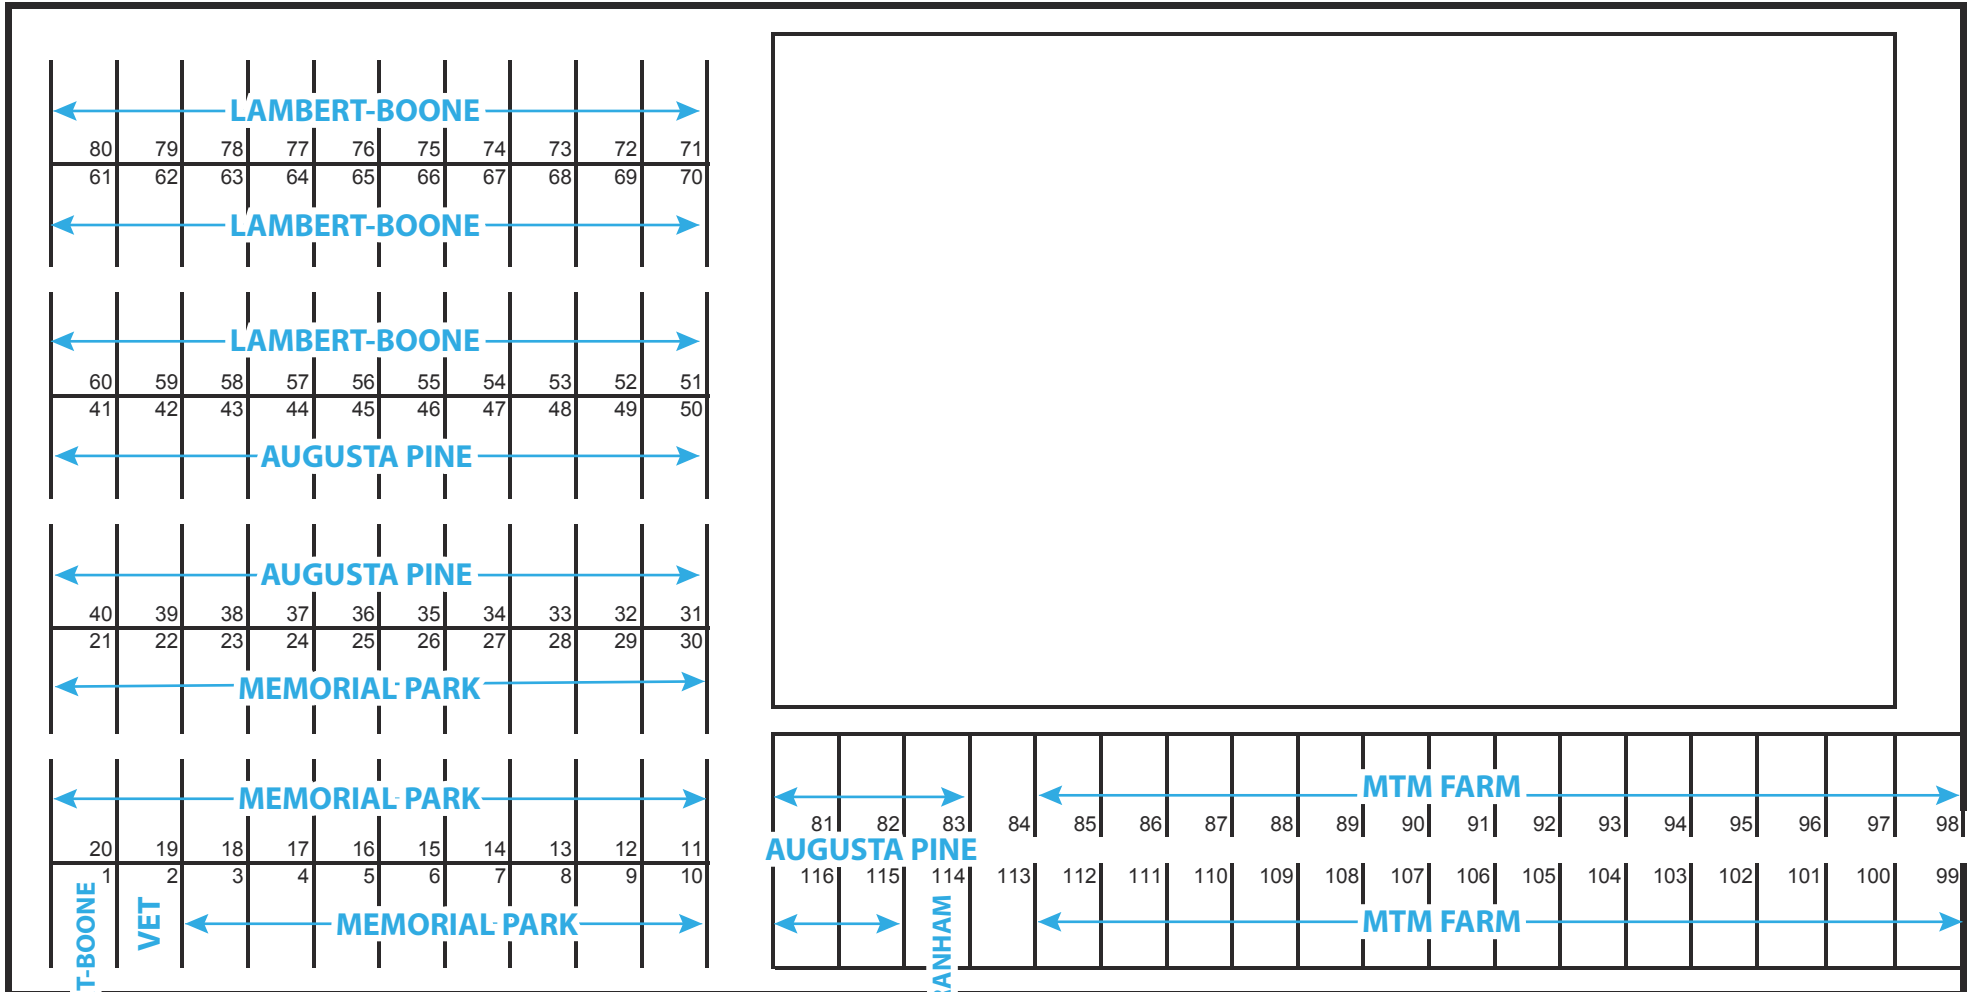

Autumn Classic

GREAT SOUTHWEST EQUESTRIAN CENTER

SHOW COMPLEX STALLS - D BARN