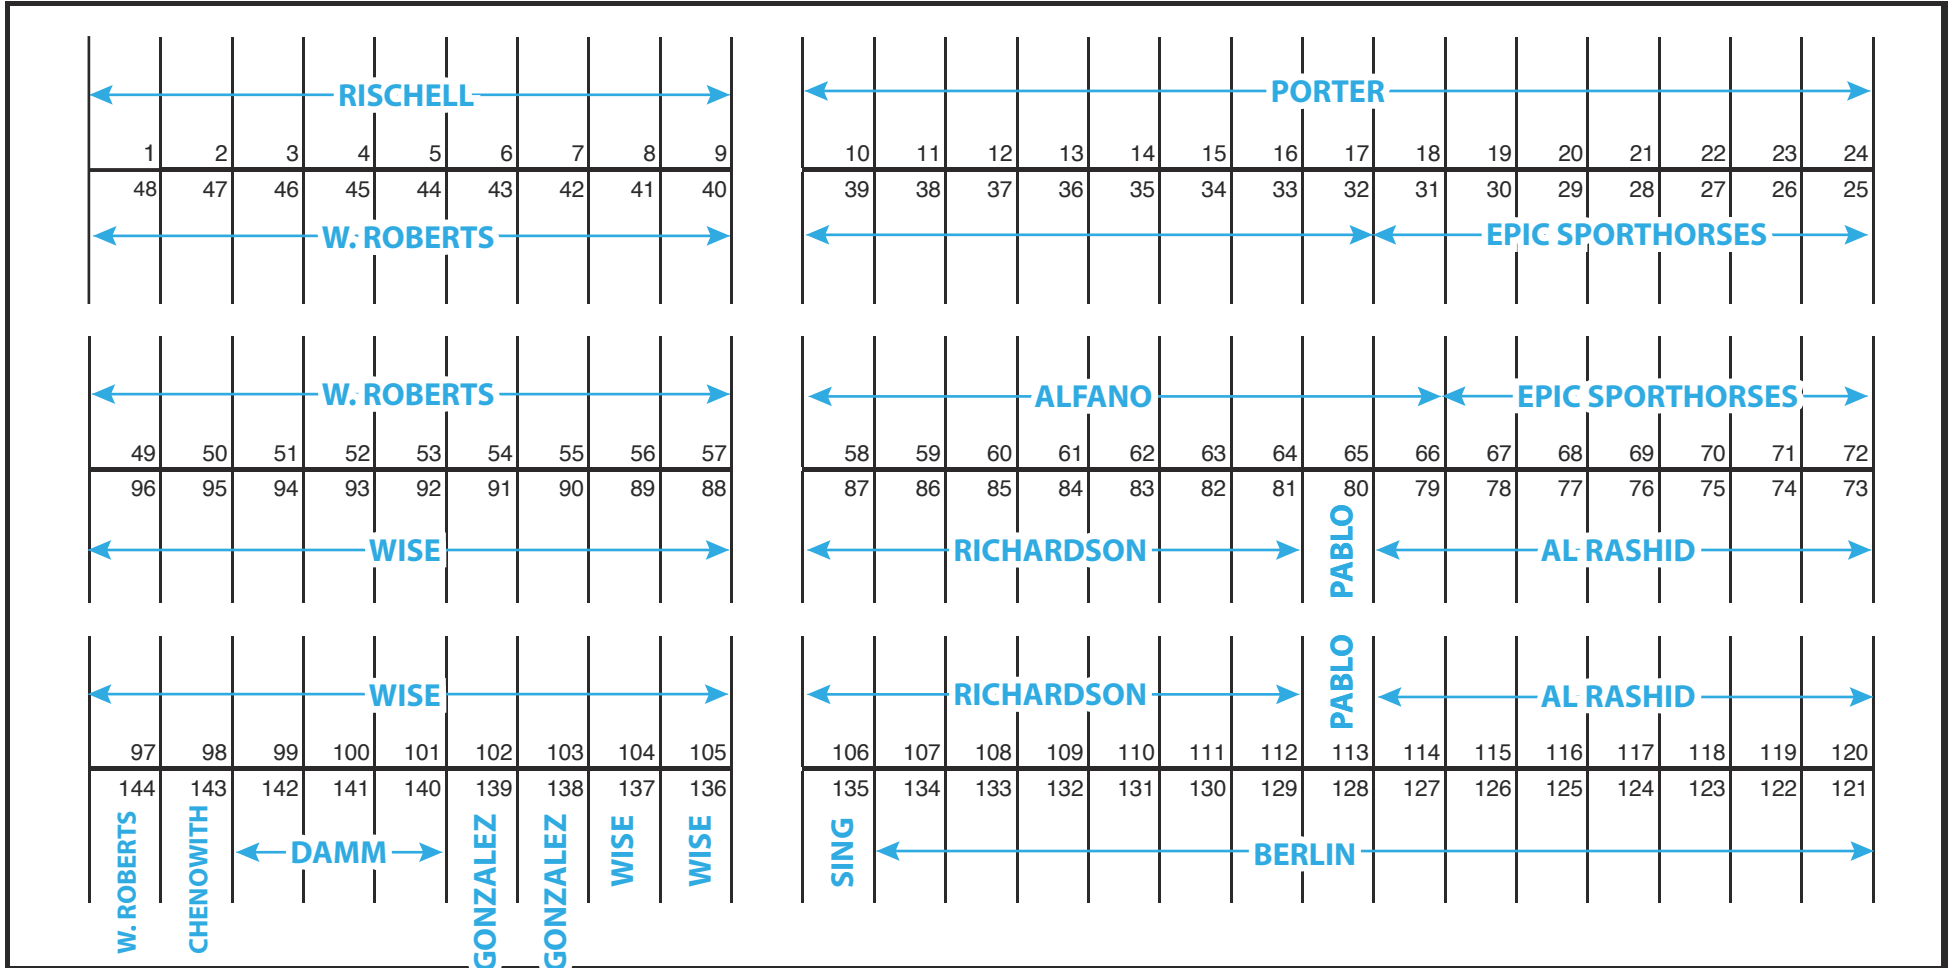

Autumn Classic

GREAT SOUTHWEST EQUESTRIAN CENTER

SHOW COMPLEX STALLS - B BARN

Parking Lot

Arena