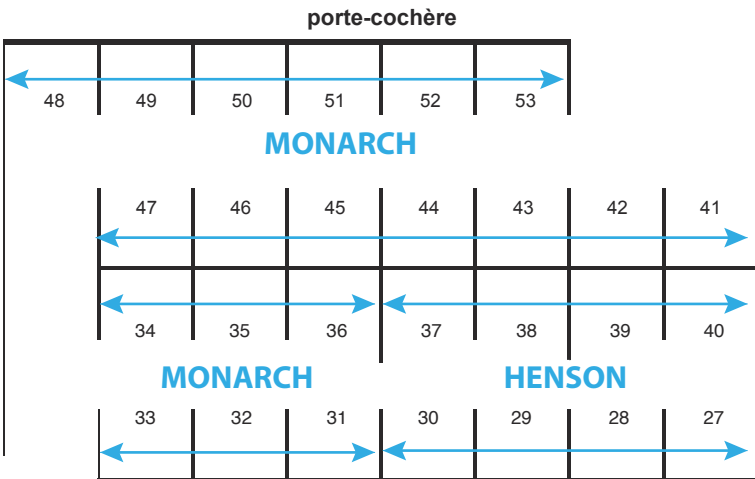

## Main Arena

# Autumn Classic

Flag pole

O  
u  
t  
d  
o  
o  
r  
  
A  
r  
e  
n  
a  
s

# Autumn Classic

GREAT SOUTHWEST EQUESTRIAN CENTER

MAIN ARENA UNDER FRONT - FALL SHOWS