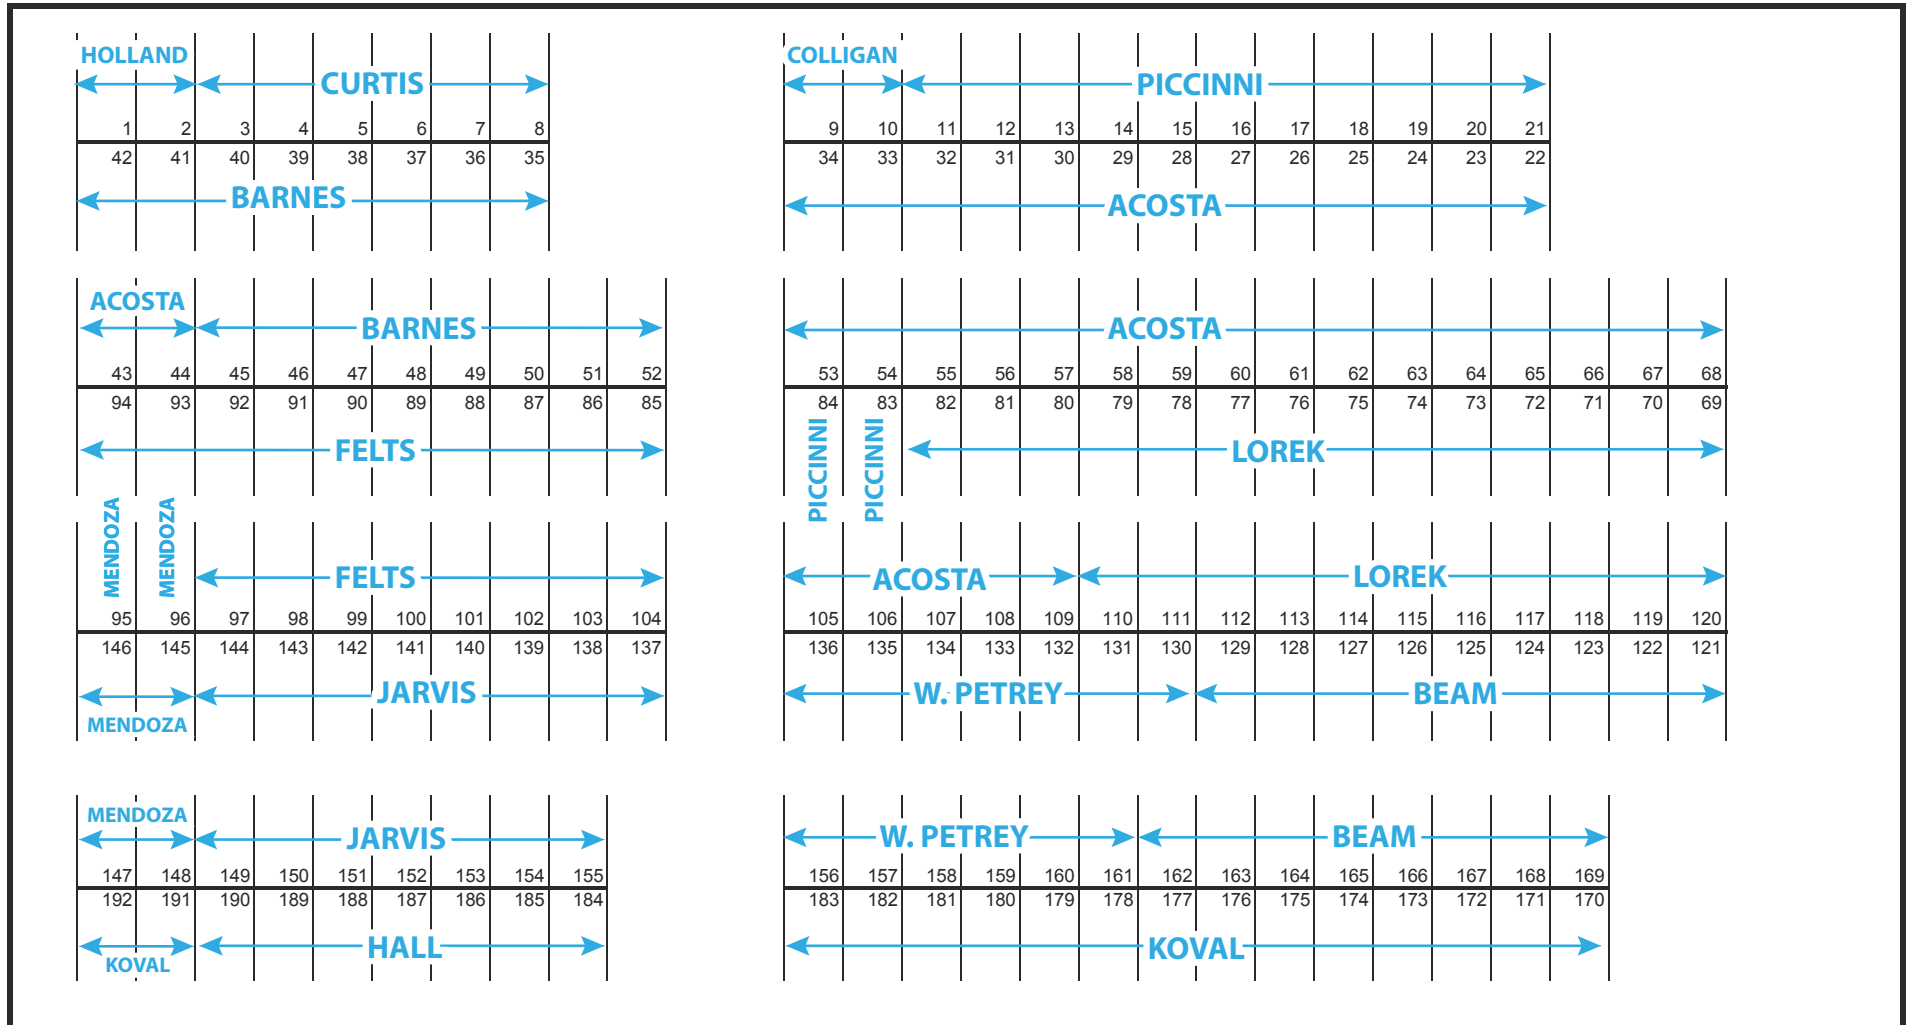

Autumn Classic

GREAT SOUTHWEST EQUESTRIAN CENTER

SHOW COMPLEX STALLS - A BARN

Parking Lot

Arena