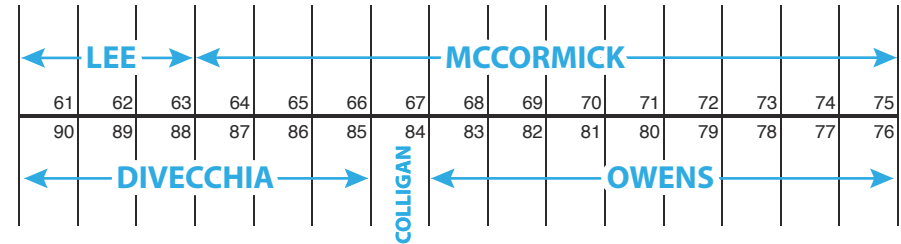

## SHOW COMPLEX STALLS - AA BARN

Parking Lot

Arena