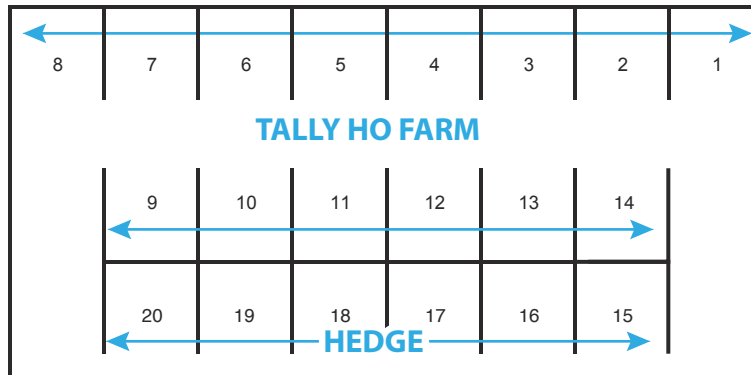

## Main Arena

# Autumn Classic

Flag pole

O  
u  
t  
d  
o  
o  
r  
  
A  
r  
e  
n  
a  
s

# Autumn Classic

GREAT SOUTHWEST EQUESTRIAN CENTER

MAIN ARENA UNDER FRONT - FALL SHOWS