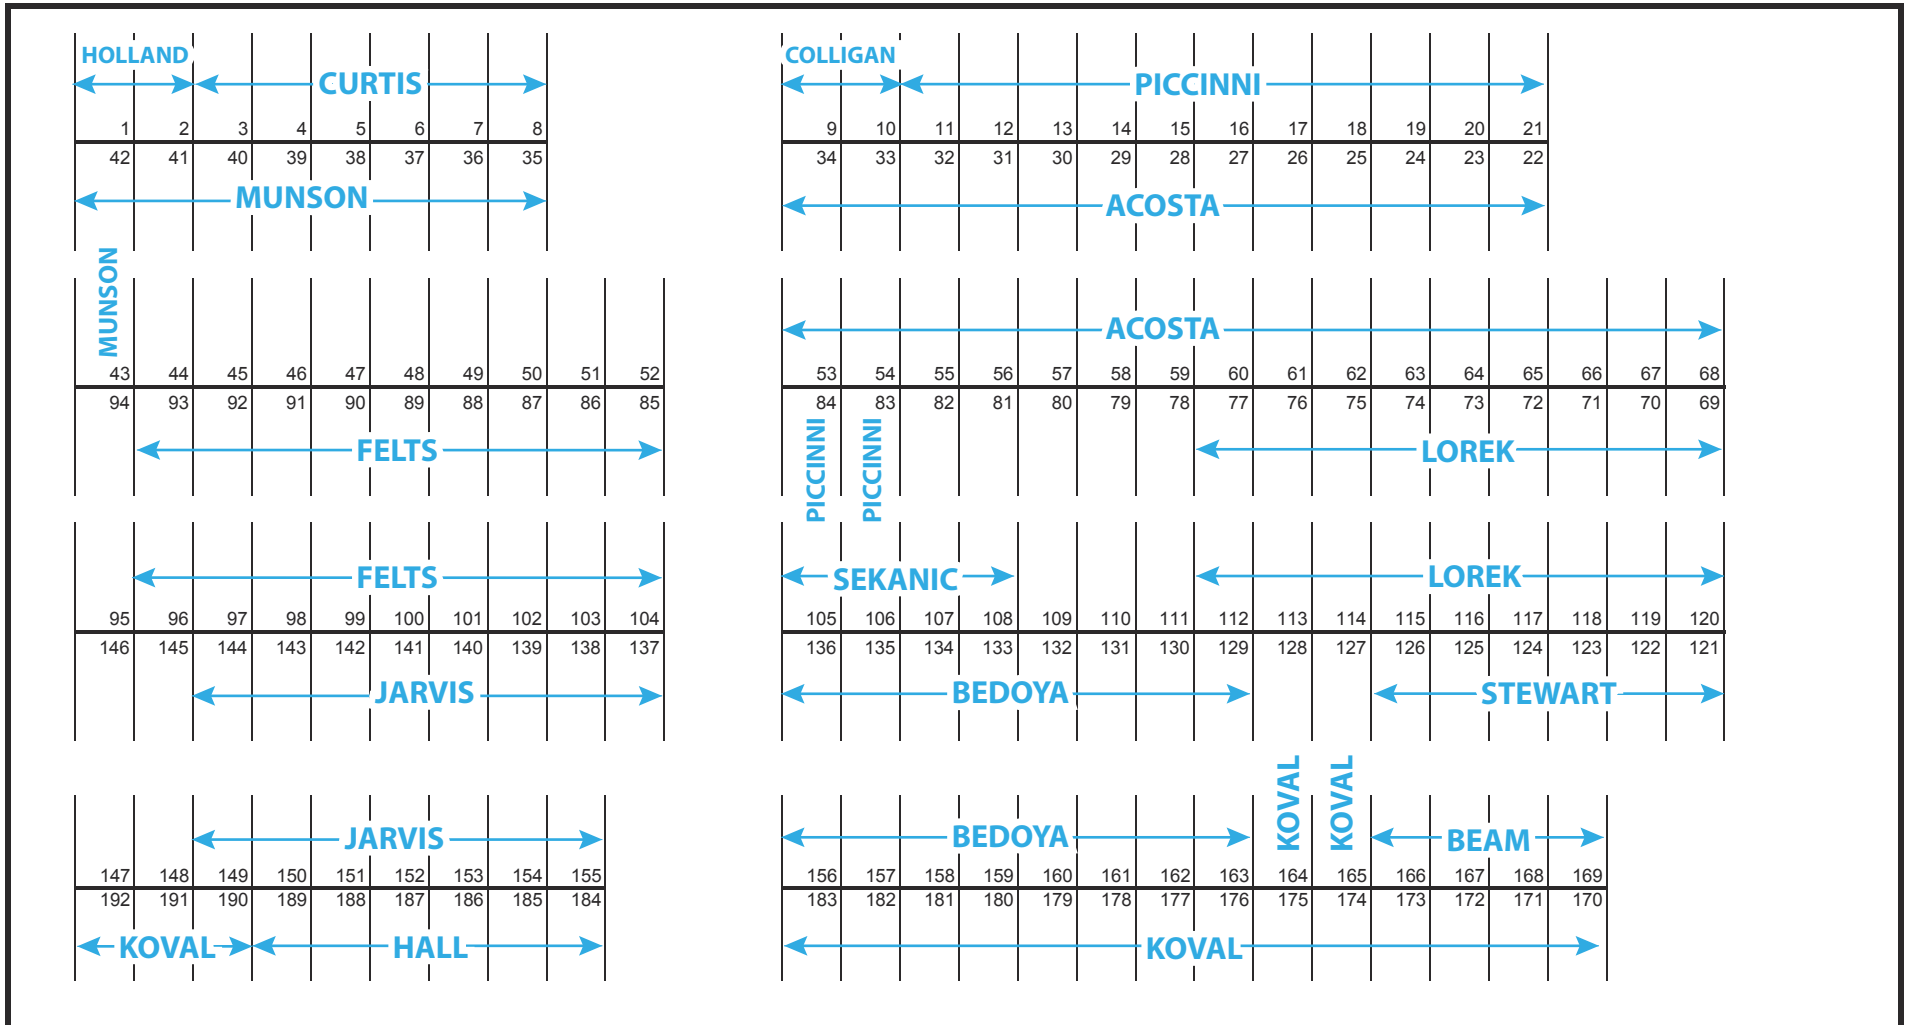

Final Chase

GREAT SOUTHWEST EQUESTRIAN CENTER

SHOW COMPLEX STALLS - AA BARN

Parking Lot

Arena

Final Chase

GREAT SOUTHWEST EQUESTRIAN CENTER

SHOW COMPLEX STALLS - A BARN

Parking Lot

Arena

Final Chase

GREAT SOUTHWEST EQUESTRIAN CENTER

SHOW COMPLEX STALLS - B BARN

Parking Lot

Arena

Final Chase

GREAT SOUTHWEST EQUESTRIAN CENTER

SHOW COMPLEX STALLS - C BARN

Parking Lot

48

Arena

Final Chase

GREAT SOUTHWEST EQUESTRIAN CENTER

SHOW COMPLEX STALLS - D BARN

A
r
e
n
a
s

Final Chase

GREAT SOUTHWEST EQUESTRIAN CENTER

MAIN ARENA UNDER FRONT - FALL SHOWS