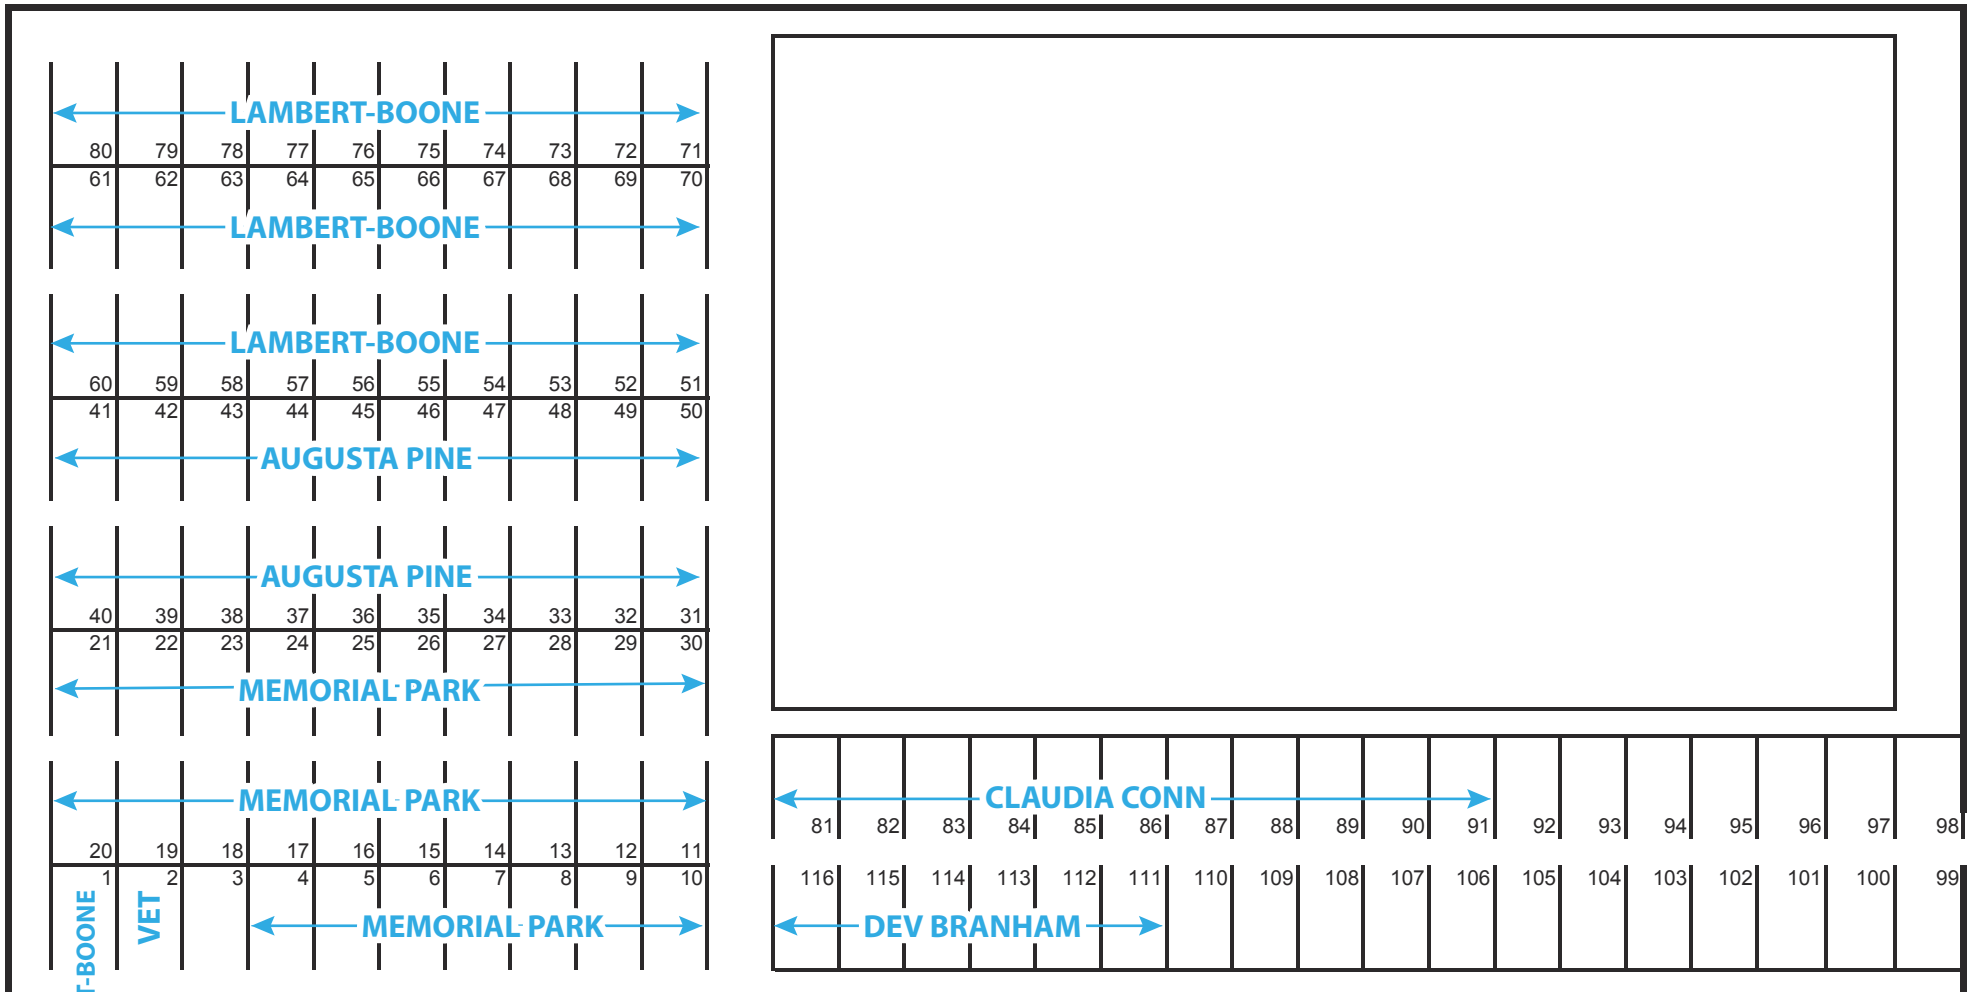

GREAT SOUTHWEST EQUESTRIAN CENTER

SHOW COMPLEX STALLS - C BARN

Parking Lot

48

Arena

Final Chase

GREAT SOUTHWEST EQUESTRIAN CENTER

SHOW COMPLEX STALLS - D BARN

Final Chase

GREAT SOUTHWEST EQUESTRIAN CENTER

SHOW COMPLEX STALLS - E BARN

Parking Lot

Arena

Final Chase

GREAT SOUTHWEST EQUESTRIAN CENTER

Main Arena