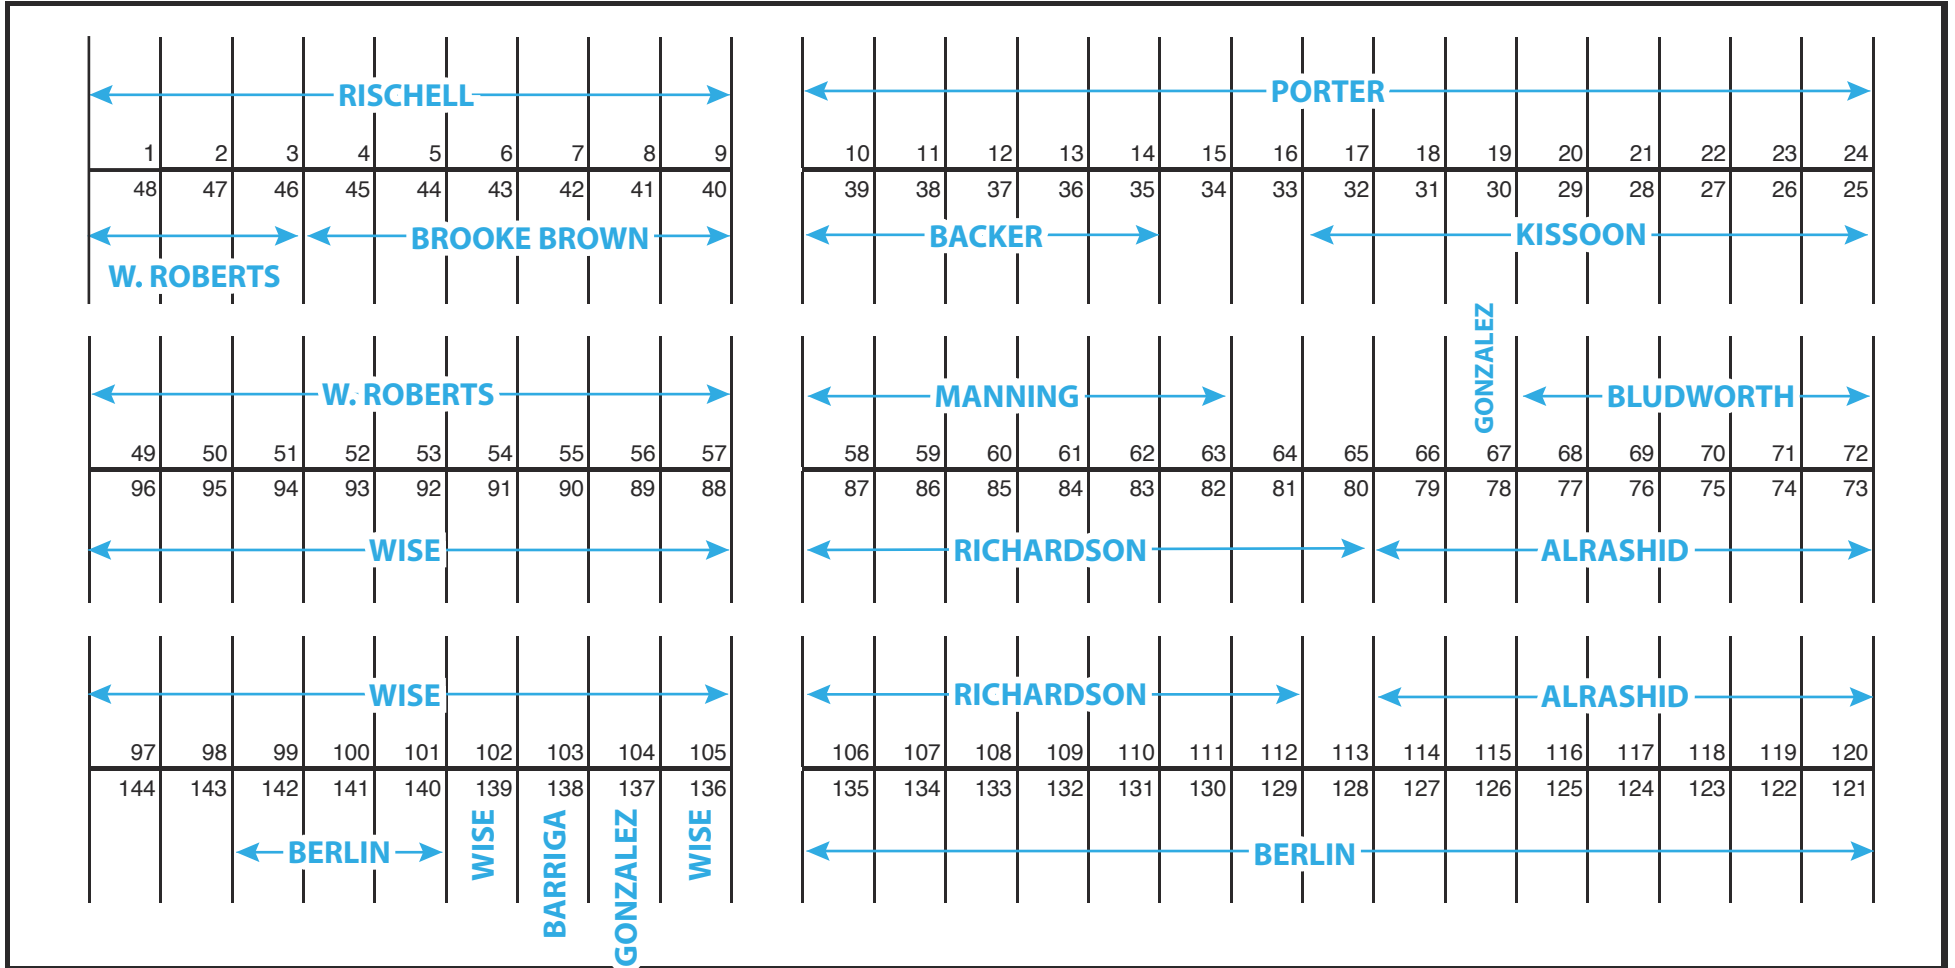

Final Chase

GREAT SOUTHWEST EQUESTRIAN CENTER

SHOW COMPLEX STALLS - AA BARN

Parking Lot

Arena

Final Chase

GREAT SOUTHWEST EQUESTRIAN CENTER

SHOW COMPLEX STALLS - A BARN

Parking Lot

Arena

Final Chase

GREAT SOUTHWEST EQUESTRIAN CENTER

SHOW COMPLEX STALLS - B BARN

Parking Lot

Arena

Final Chase

GREAT SOUTHWEST EQUESTRIAN CENTER

SHOW COMPLEX STALLS - C BARN

Parking Lot

48

Arena

Final Chase

GREAT SOUTHWEST EQUESTRIAN CENTER

SHOW COMPLEX STALLS - D BARN

Final Chase

GREAT SOUTHWEST EQUESTRIAN CENTER

SHOW COMPLEX STALLS - E BARN

Parking Lot

Arena

Final Chase

GREAT SOUTHWEST EQUESTRIAN CENTER

Main Arena