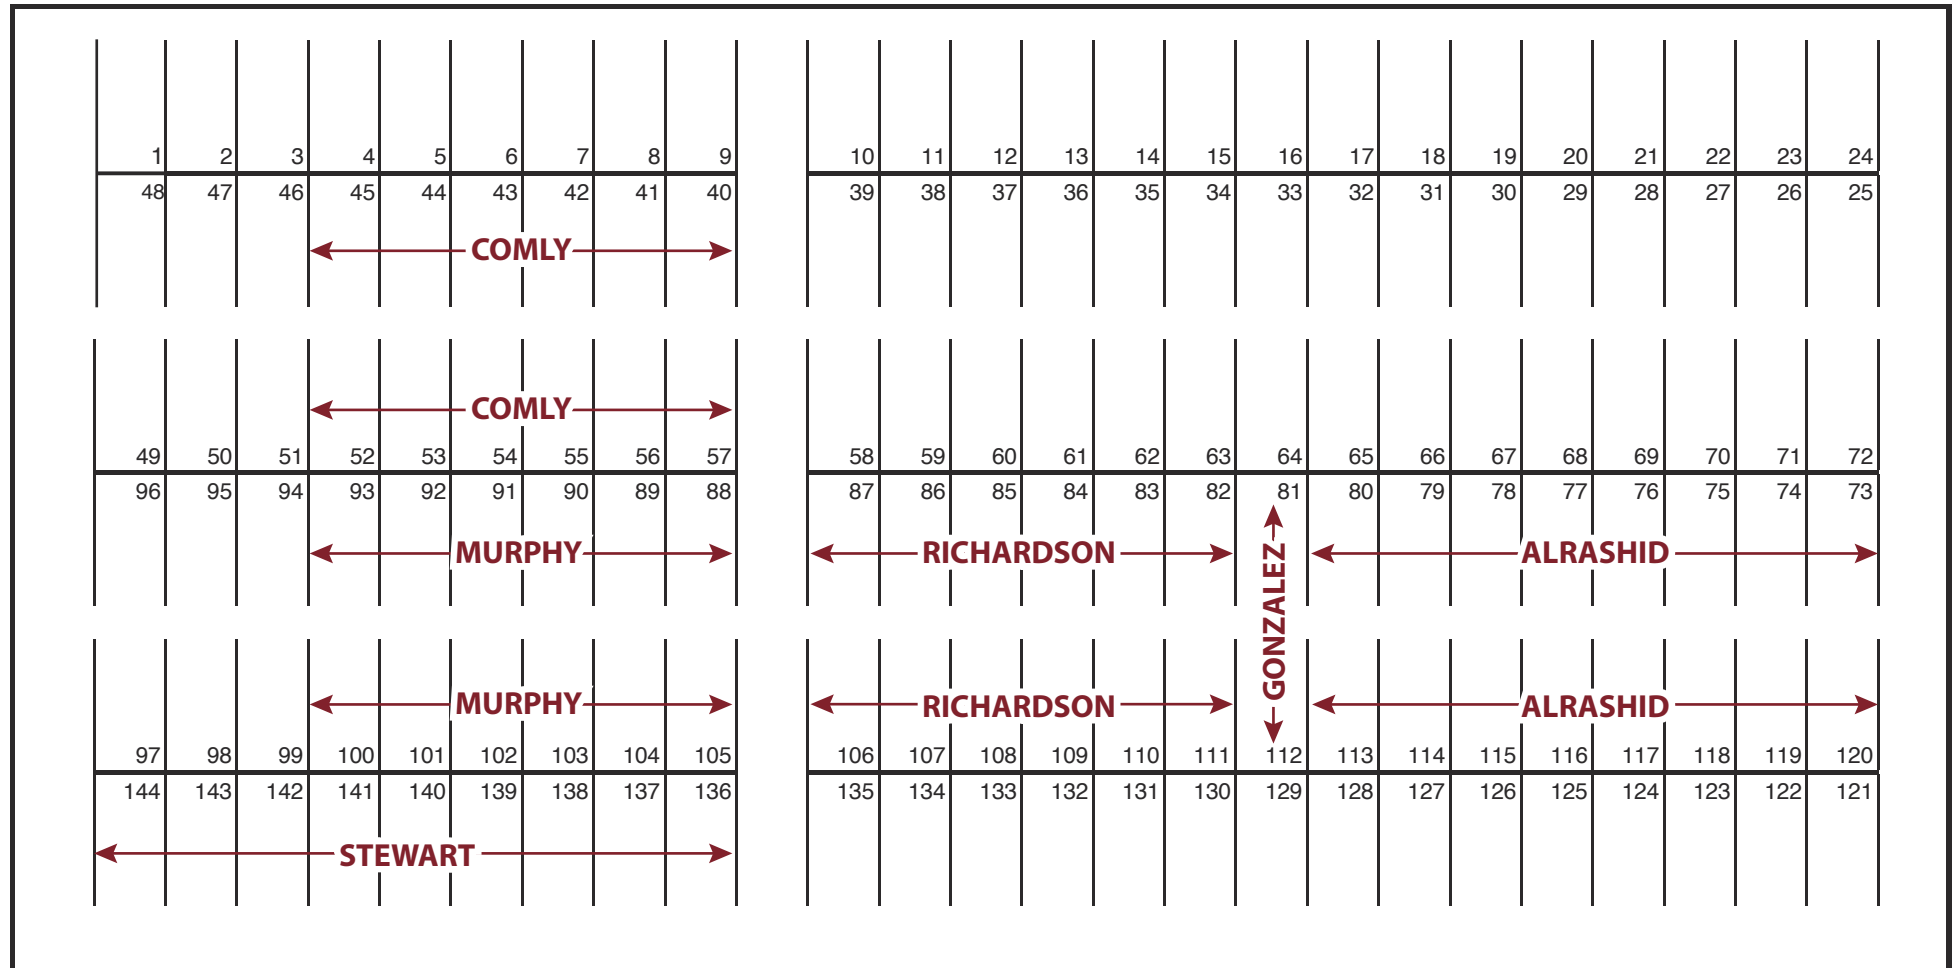

GREAT SOUTHWEST EQUESTRIAN CENTER

SHOW COMPLEX STALLS - A BARN

← PICCINNI →																										
1	2	3	4	5	6	7	8	9	10	11	12	13	14	15	16	17	18	19	20	21						
42	41	40	39	38	37	36	35	34	33	32	31	30	29	28	27	26	25	24	23	22						
PICCINNI	← CURTIS →								← HARDWICK →																	
	43	44	45	46	47	48	49	50	51	52	53	54	55	56	57	58	59	60	61	62	63	64	65	66	67	68
	94	93	92	91	90	89	88	87	86	85	84	83	82	81	80	79	78	77	76	75	74	73	72	71	70	69
	95	96	97	98	99	100	101	102	103	104	105	106	107	108	109	110	111	112	113	114	115	116	117	118	119	120
	146	145	144	143	142	141	140	139	138	137	136	135	134	133	132	131	130	129	128	127	126	125	124	123	122	121
	147	148	149	150	151	152	153	154	155	156	157	158	159	160	161	162	163	164	165	166	167	168	169			
	192	191	190	189	188	187	186	185	184	183	182	181	180	179	178	177	176	175	174	173	172	171	170			

Parking Lot

192

Arena

GREAT SOUTHWEST TEXAS WINTER SERIES

WEEK I

GREAT SOUTHWEST EQUESTRIAN CENTER

SHOW COMPLEX STALLS - B BARN

Parking Lot

Arena

142

GREAT SOUTHWEST TEXAS WINTER SERIES

WEEK I

GREAT SOUTHWEST EQUESTRIAN CENTER

SHOW COMPLEX STALLS - C BARN

Parking Lot

48