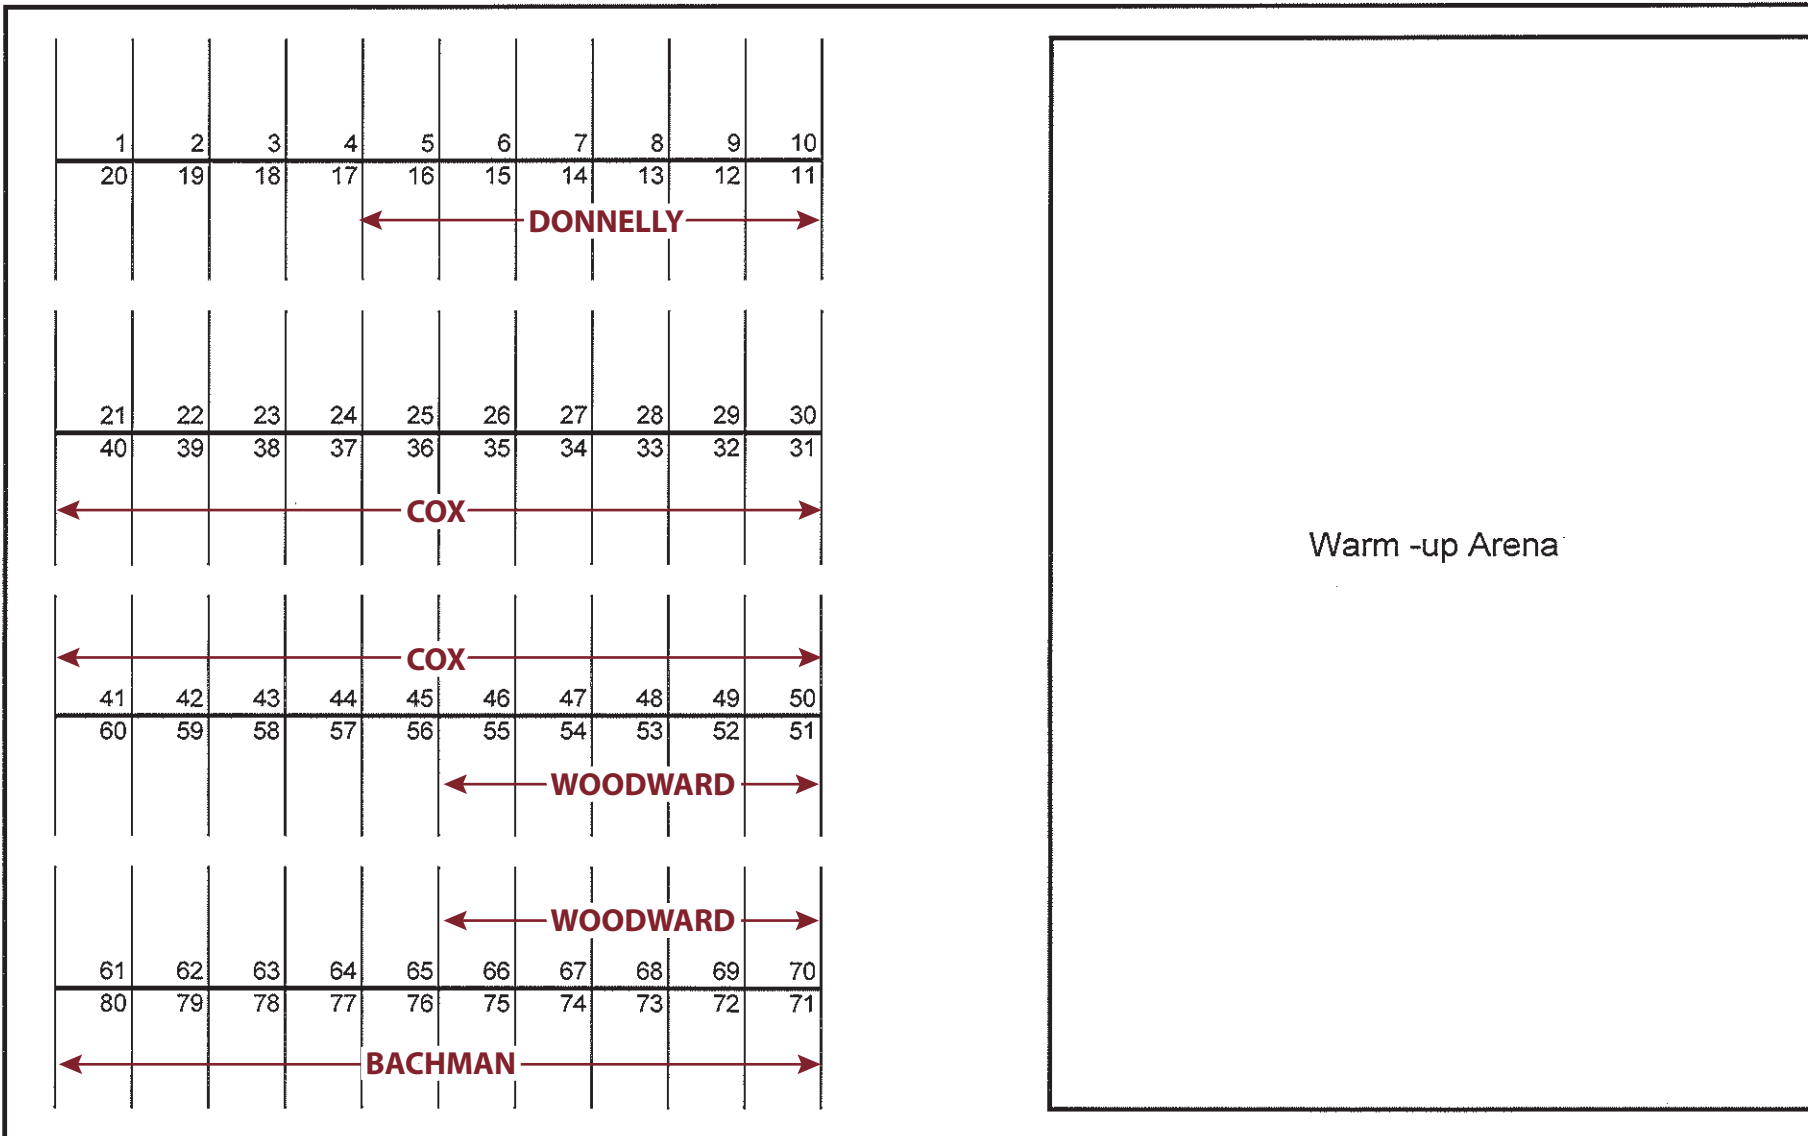

GREAT SOUTHWEST TEXAS WINTER SERIES

WEEK I

GREAT SOUTHWEST EQUESTRIAN CENTER

SHOW COMPLEX STALLS - E BARN

Parking Lot

Arena